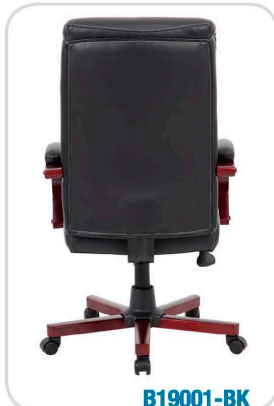

B7401 High Back

Arm Height: 24" – 27.5"H
 Seat Size: 22"W x 22"D
 Seat Height: 18.5" – 21.5"H
 Overall Size: 27"W x 28.5"D x 43" – 46.5"H

B7406 Mid Back

Arm Height: 24" – 27.5"H
 Seat Size: 22"W x 22"D
 Seat Height: 18.5" – 21.5"H
 Overall Size: 27"W x 28.5"D x 37.5" – 40.5"H

B7409 Guest Chair

Arm Height: 27.5"H
 Seat Size: 22"W x 22"D
 Seat Height: 20.5"H
 Overall Size: 26.5"W x 27"D x 39.5"H

B7406

B7409

B7401

B19001-BK

B19001-BK

B19001-BK

B19001-BK
Executive LeatherPlus Chair

- Beautifully upholstered in Black LeatherPlus. LeatherPlus is leather and polyurethane for added softness and durability.
- Mahogany finished arms topped with soft arm pads.
- Upright locking position.
- Pneumatic gas lift seat height adjustment.
- Adjustable tilt tension control.
- Large 27" Mahogany finish wood base.
- Hooded double wheel casters.

B19001

Arm Height: 27" – 30"H
 Seat Size: 20"W x 22"D
 Seat Height: 19" – 23"H
 Overall Size: 27"W x 31"D x 43" – 47"H

B8991/B8996/B8999
Executive Chairs

- Modern design.
- Beautifully upholstered with ultra-soft, durable and breathable CaressoftPlus™ upholstery.
- Dacron filled top cushions with perforated centers.
- Available in Mahogany (M) or Cherry (C) finished wood.
- Heavy duty 2 paddle spring tilt mechanism with infinite tilt lock.
- Pneumatic gas lift seat height adjustment.
- Adjustable tilt tension control.
- Hooded double wheel casters.
- Matching guest chair (B8999).
- Optional knee-tilt mechanism upgrade available:
 High back – B8991 spring tilt / B8992 knee tilt
 Mid back – B8996 spring tilt / B8997 knee tilt