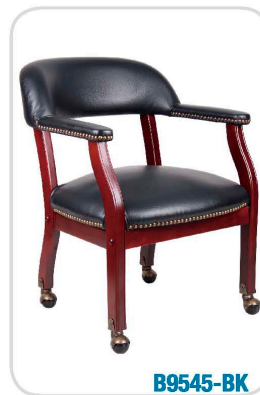

B9540/B9545

Arm Height: 25"H
Seat Size: 22"W x 21"D
Seat Height: 18.5"H
Overall Size: 24"W x 26"D x 31"H

B9540-BE

B9540-BY

B9545-BK

B9545DW-SG

B9540DW-SG

NEW