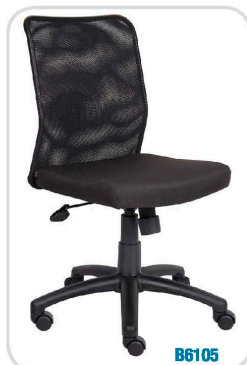

B6105

**B6416/B6419
Vibrant Managers Mesh Chairs**

- Mesh back task chair.
- Breathable mesh fabric seat with ample padding.
- Pewter finish loop arms.
- Upright locking position.
- Pneumatic gas lift seat height adjustment.
- Adjustable tilt tension control.
- 25" Pewter finish metal base.
- Hooded double wheel casters.
- Matching guest chair with cantilever base (B6419).
- B6416 and B6419 available in six mesh colors: