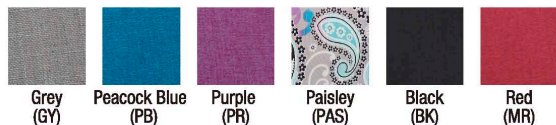

B516C
Seat Size: 18"W x 18"D
Seat Height: 18.5" – 21.5"H
Overall Size: 27"W x 27"D x 34" – 37"H