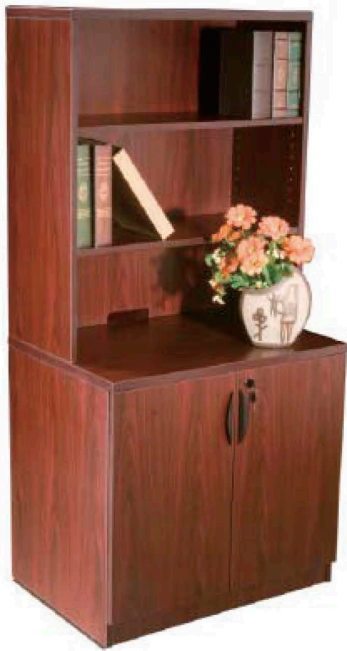

Pedestal B/B/F

N166: 16"W x 22"D x 28.5"H

Lateral File – 2 Drawer

N112: 31"W x 22"D x 29.5"H

Available in other finishes
Shown here in Cherry

"L" SHAPE
71"W X 83"D

Center Drawer
N185: 24"W x 18"D x 2.5"H

N113