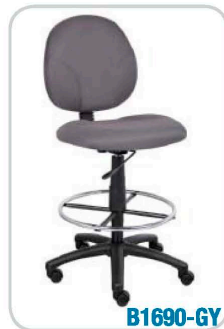

B1690-GY

B1690/B1691
Drafting Stools

- Contoured back and seat can help relieve back strain.
- Available with adjustable height arms (B1691).
- Pneumatic gas lift seat height adjustment.
- 20" diameter chrome footring.
- Euro-style nylon base with heavy duty dual wheel casters.
- Optional glides can be used in place of casters (TU021).
- Available in four crepe fabric colors or Black Caressoft™ (CS):