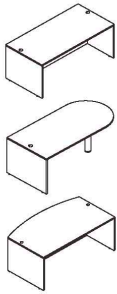

Desk Shell:

- N101 – Rectangle - 71"W X 36"D X 29.5"H
- N102 - Rectangle - 66"W X 30"D X 29.5"H
- N103 - Rectangle - 60"W X 30"D X 29.5"H
- N104 - Rectangle - 48"W X 24"D X 29.5"H
- N147 – Bullet - 71"W X 35.5"D X 29.5"H
- N189 – Bow Front - 71"W X 36/41"D X 29.5"H

Return (Reversible):

- N145 – 48"W X 24"D X 29.5"H
- N192 – 36"W X 24"D X 29.5"H
- N196 – 42"W X 20"D X 29.5"H

Bridge (Reversible):

- N170 – 48"W X 24"D X 29.5"H
- N197 – 42"W X 24"D X 29.5"H

Credenza:

- N143 – 71"W X 24"D X 29.5"H
- N111 – 66"W X 24"D X 29.5"H

Hutch w/ 4 doors and tack board:

- N144 – 71"W X 15"D X 36"H
- N140 – 66"W X 15"D X 36"H

Hutch w/ 2 doors:

- ▲ N339 – 48"W X 12"D X 36"H

Pedestal - Hanging:

- N108 – 16"W X 18"D X 19"H

Pedestal – Box/Box/File:

- N166 – 16"W X 22"D X 28.5"H

Pedestal – File/File

- N176 – 16"W X 22"D X 28.5"H

Pedestal - Mobile – Box/Box/File:

- N148H– 16"W X 22"D X 29.5"H

Pedestal - Mobile – File/File:

- N149– 16"W X 22"D X 29.5"H

2 Drawer Lateral File:

- N112– 31"W X 22"D X 29.5"H

Combo Lateral File:

- N114– 31"W X 22"D X 29.5"H

Storage Cabinet:

- N113– 31"W X 22"D X 29.5"H