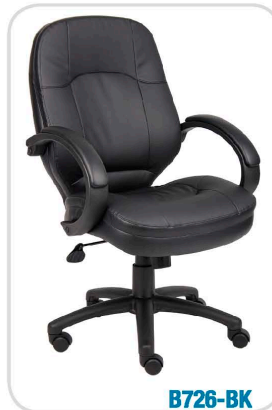

B7909 Guest Chair

Arm Height: 27"H
Seat Size: 20.5"W x 20"D
Seat Height: 19"H
Overall Size: 27"W x 27"D x 40"H

B7906

B7909

B7901

**B7101/B7106
Pillow Top Executive Chair**

B7106

- Patented perforated pillow top design.
- Executive mid back chair (B7106).
- Beautifully upholstered with ultra-soft, durable and breathable CaressoftPlus™ upholstery.
- Pillow top cushions for extra comfort.
- Padded armrests.
- Pewter finish.
- Upright locking position.
- Pneumatic gas lift seat height adjustment.
- Adjustable tilt-tension control.
- Large 27" nylon base with black caps.
- Hooded double wheel casters.

B7101

B7101 High Back

Arm Height: 25.5" – 28.5"H
Seat Size: 20.5"W x 20"D
Seat Height: 18" – 21"H
Overall Size: 27"W x 32.5"D x 45" – 48"H

B7106 Mid Back

Arm Height: 25.5" – 28.5"H
Seat Size: 20.5"W x 20"D
Seat Height: 18" – 21"H
Overall Size: 27"W x 32.5"D x 38" – 41"H

**B726
LeatherPlus Executive Chair**

- Beautifully upholstered in LeatherPlus. LeatherPlus is leather and polyurethane for added softness and durability.
- Padded armrests.
- Available in Black (BK) or Bomber Brown (BB) upholstery.
- Upright locking position.
- Pneumatic gas lift seat height adjustment.
- Adjustable tilt tension control.
- 25" black nylon base.
- Hooded double wheel casters.

B726

Arm Height: 27.5" – 31"H
Seat Size: 20"W x 19"D
Seat Height: 19.5" – 23"H
Overall Size: 25"W x 26"D x 41" – 44.5"H

B726-BK

B726-BB

B7501

B7506

B7509

B7519